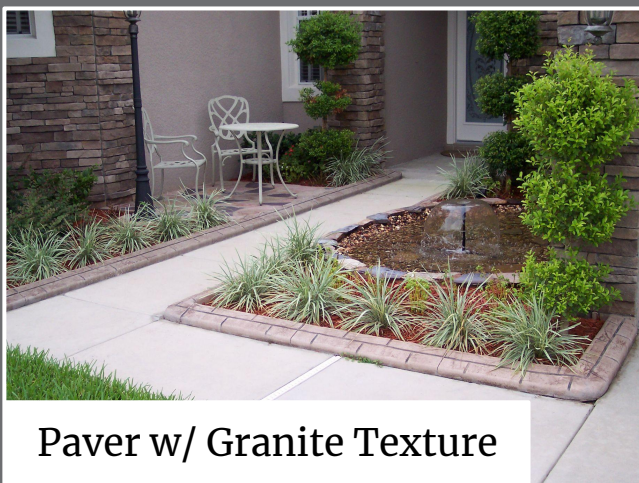

# Cleveland CurbScapes, LLC

[www.ClevelandCurbScapes.com](http://www.ClevelandCurbScapes.com)

440-225-0402

Cleveland CurbScapes Standard Curbing is our custom curb that is mixed, placed and finished on site. Our trained installers meticulously install, texture and stamp this curbing based on the desired finish that has been selected. This attractive, durable and permanent concrete curb keeps your mulch in the beds, stops grass intrusion and improves your curb appeal!

## STANDARD CURBING

Reverse Basketweave

Spanish Texture

Paver w/ Granite Texture

Shaded Tile